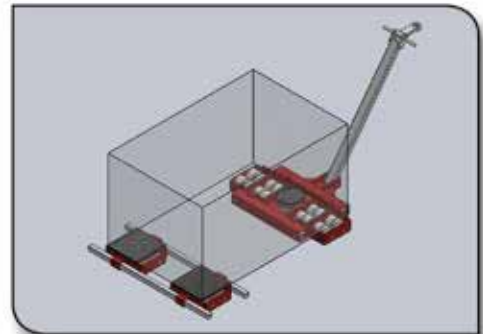

TRANSPORT TROLLEYS - F/L MODELS

Transport Trolleys F/L - For heavy loads up to 60 tons

- Our standard transport trolleys F/L for heavy loads from 6t up to 60t
- Extreme low loading height
- All transport trolleys from F/L 3 to F/L 60 are interchangeable due to identical loading height

NOTE: The loading height on F20/L20 to F60/L60 are 180mm. The smaller models have a loading height of 110mm

F6/L6

F30/L30

F60/L60

For technical specifications on all models, please contact Shutterlock (Pty) Ltd.