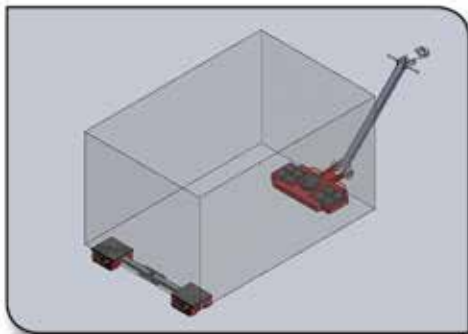

TRANSPORT TROLLEYS - F/L MODELS

Transport Trolleys F/L - For heavy loads up to 60 tons

- Our standard transport trolleys F/L for heavy loads from 6t up to 60t
- Extreme low loading height
- All transport trolleys from F/L 3 to F/L 60 are interchangeable due to identical loading height

NOTE: The loading height on F20/L20 to F60/L60 are 180mm. The smaller models have a loading height of 110mm

F6/L6

F30/L30

F60/L60

For technical specifications on all models, please contact Shutterlock (Pty) Ltd.