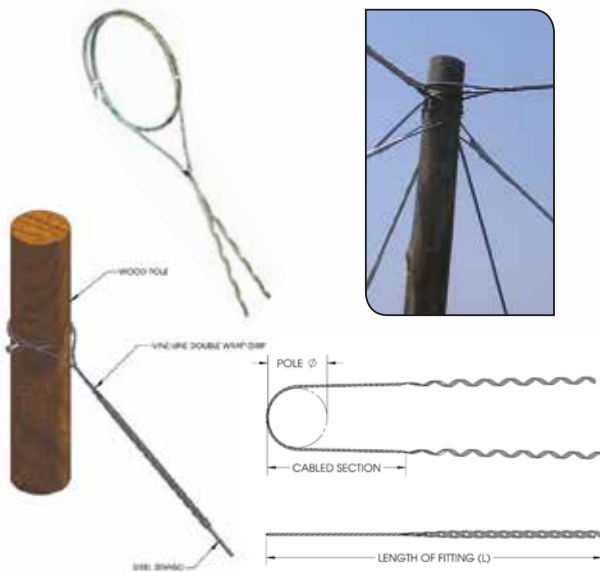

VINE-LINE SPLICES & STAY WIRE

We are able to offer a full range of helical fittings and wiring for orchards, vineyards, trellised crops and crops grown under protection. Trellised crops produce higher yields. A low-cost, long life, field-proven connector can play a major role in keeping trellising, shade net suspension and floppy sprinkler installation's cost low.

- VINE-LINE® Grips can be re-used
- Required no special tools
- VINE-LINE® Grips are tried and tested
- Superior holding capacity
- Superior corrosion resistance
- Product is robust
- Cost effective
- Fast and effective
- Time and labour saving
- Aesthetically pleasing
- Stay is easily re-tensioned and no tools are required for application

VINE-LINE® DOUBLE WRAP GRIP (VDWG)

Designed to terminate and tension wire or strand to an anchor pole used in trellising systems or wood structures. Thereby linking the outer poles of the structure and does away with the need to drill a hole in the pole. Manufactured out of galvanized steel for use on galvanized wire or strand.

VINE-LINE® BRACE TIE (VBT)

Designed to secure a wire or strand to an inner wood pole used in trellising systems or wood structure. Does away with the need to drill a hole in the pole. Manufactured out of galvanized steel for use on galvanized wire or strand