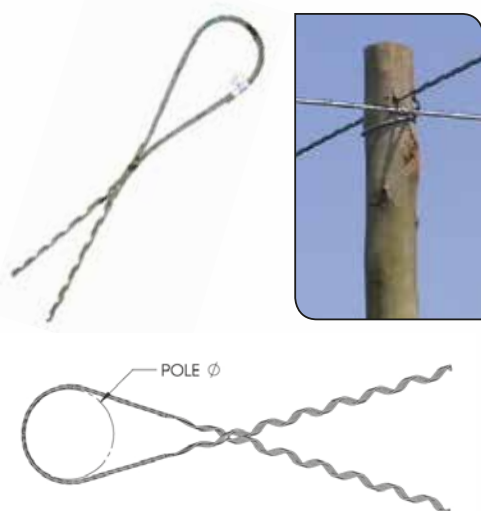

VINE-LINE SPLICES & STAY WIRE

We are able to offer a full range of helical fittings and wiring for orchards, vineyards, trellised crops and crops grown under protection. Trellised crops produce higher yields. A low-cost, long life, field-proven connector can play a major role in keeping trellising, shade net suspension and floppy sprinkler installation's cost low.

VINE-LINE® DOUBLE WRAP GRIP (VDWG)

Designed to terminate and tension wire or strand to an anchor pole used in trellising systems or wood structures. Thereby linking the outer poles of the structure and does away with the need to drill a hole in the pole. Manufactured out of galvanized steel for use on galvanized wire or strand.

PRODUCT CODE	WIRE OR STRAND	POLE DIAMETER	COLOUR CODE	LENGTH OF FITTING (L) (mm)
VDWG 144 - 75 - 125	7/1.22	75 - 125	BROWN	690
VDWG 157 - 75 - 100	7/1.33	75 - 100	GREEN	610
VDWG 159 - 75 - 100	7/1.35	75 - 100	GREEN	610
VDWG 192 - 75 - 125	7/1.63	75 - 125	YELLOW	660
VDWG 230 - 75 - 125	7/1.95	75 - 125	GREEN	1000
VDWG 240 - 75 - 125	7/2.03	75 - 125	ORANGE	1000
VDWG 312 - 75 - 125	7/2.64	75 - 125	BROWN	780
VDWG 312 - 150 - 175	7/2.64	150 - 175	BROWN	780
VDWG 319 - 75 - 100	7/2.7	75 - 100	BROWN	780
VDWG 396 - 75 - 100	7/3.35	75 - 100	YELLOW	950
VDWG 472 - 75 - 100	7/4.00	75 - 100	GREEN	1044

VINE-LINE® BRACE TIE (VBT)

Designed to secure a wire or strand to an inner wood pole used in trellising systems or wood structure. Does away with the need to drill a hole in the pole. Manufactured out of galvanized steel for use on galvanized wire or strand