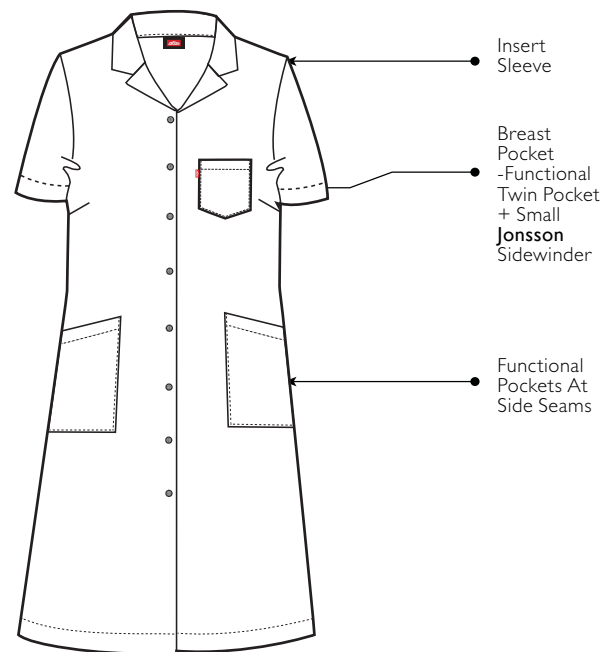

ESSENTIAL HOUSECOAT /HCL

FABRIC: VERSATEX Lite 65/35 Polycotton Twill

WEIGHT: 135 gm²

SIZES: S M L XL 2XL 3XL

COLOURS: Charcoal, Olive, Khaki, Navy

Functional chest and two hip pockets / Button front closure / Glad neck collar.