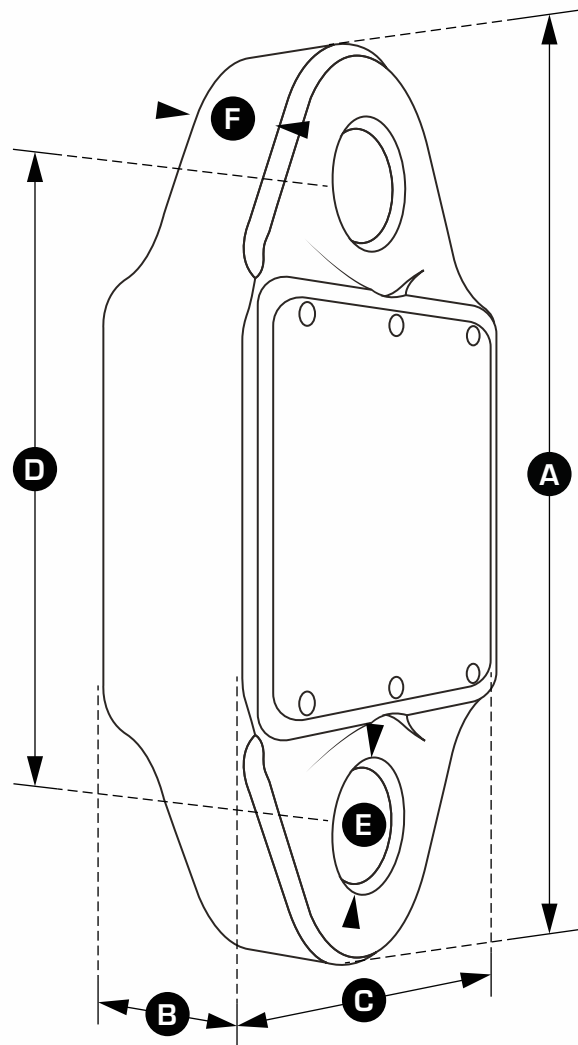

STRAIGHTPOINT BLUELINK

PART NUMBER	BLD6T5
CAPACITY	6.5te
RESOLUTION	0.001te
WEIGHT	1.5kg
SAFETY FACTOR	5:1
BATTERY TYPE	4 x AA alkaline batteries
BATTERY LIFE	500hrs
OPERATING TEMPERATURE	-10°C to +50°C
ACCURACY	± 0.2% of full scale
RANGE	100 metres
DATA RATE	3Hz
PROTECTION	IP67 / NEMA6
DIMENSION A	224mm
DIMENSION B	44mm
DIMENSION C	113.64mm
DIMENSION D	156mm
DIMENSION ØE	27.5mm
DIMENSION F	26mm